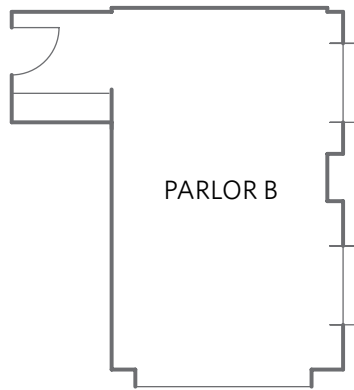

Prince of Wales

Towers East

ROOM	FLOOR	AREA (SQ. FT.)	HEIGHT (FT)	LENGTH X WIDTH (FT)	THEATER	U-SHAPE	CLASSROOM	RECEPTION	CONFERENCE	ROUNDS
CRYSTAL BALLROOM	1	4,931	25	96 x 52	500	108	180	450	80	300
CONTINENTAL	Mezz	1,737	9.75	39 x 43	90	30	45	150	35	100
PRINCE OF WALES	Mezz	1,503	10.25	31 x 47	60	-	-	150	20	80
PARLOR A	2	315	8.9	24 x 14	30	-	18	30	20	20
PARLOR B	2	325	8.9	24 x 14	30	-	18	30	20	20
PARLOR C	2	341	8.9	24 x 14	30	-	18	30	20	20
PARLOR D	2	341	8.9	24 x 14	30	-	18	30	20	20
PARLOR E	2	318	8.9	24 x 14	30	-	18	30	20	20
PARLOR F	2	318	8.9	24 x 14	30	-	18	30	20	20
PARLOR G	2	351	8.9	24 x 14	30	12	19	30	20	20
HERITAGE	2	1164	8.9	47 x 25	90	40	45	150	45	80
EXECUTIVE BOARDROOM	2	592	8.9	40 x 14	-	-	-	-	16	-
TOWERS EAST	14	1938	15	45 x 44	160	51	110	250	54	160
TOWERS WEST	14	1938	15	45 x 44	160	48	90	250	54	160
PROMENADE	14	1056	9.25	60 x 14	-	-	-	150	-	100

FIRST FLOOR

MEZZANINE

SECOND FLOOR

FOURTEENTH FLOOR