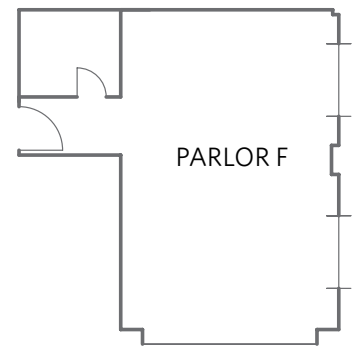

Prince of Wales

Towers East

ROOM	FLOOR	AREA (SQ. FT.)	HEIGHT (FT)	LENGTH X WIDTH (FT)	THEATER	U-SHAPE	CLASSROOM	RECEPTION	CONFERENCE	ROUNDS
CRYSTAL BALLROOM	1	4,931	25	96 x 52	500	108	180	450	80	300
CONTINENTAL	Mezz	1,737	9.75	39 x 43	90	30	45	150	35	100
PRINCE OF WALES	Mezz	1,503	10.25	31 x 47	60	-	-	150	20	80
PARLOR A	2	315	8.9	24 x 14	30	-	18	30	20	20
PARLOR B	2	325	8.9	24 x 14	30	-	18	30	20	20
PARLOR C	2	341	8.9	24 x 14	30	-	18	30	20	20
PARLOR D	2	341	8.9	24 x 14	30	-	18	30	20	20
PARLOR E	2	318	8.9	24 x 14	30	-	18	30	20	20
PARLOR F	2	318	8.9	24 x 14	30	-	18	30	20	20
PARLOR G	2	351	8.9	24 x 14	30	12	19	30	20	20
HERITAGE	2	1164	8.9	47 x 25	90	40	45	150	45	80
EXECUTIVE BOARDROOM	2	592	8.9	40 x 14	-	-	-	-	16	-
TOWERS EAST	14	1938	15	45 x 44	160	51	110	250	54	160
TOWERS WEST	14	1938	15	45 x 44	160	48	90	250	54	160
PROMENADE	14	1056	9.25	60 x 14	-	-	-	150	-	100

FIRST FLOOR

MEZZANINE

SECOND FLOOR

FOURTEENTH FLOOR