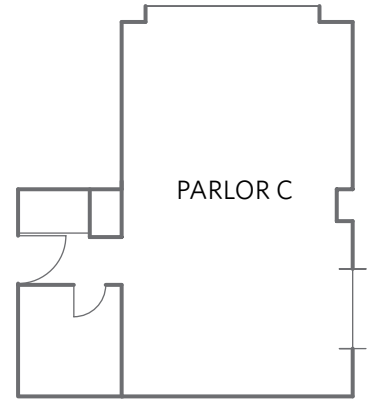

Prince of Wales

Towers East

ROOM	FLOOR	AREA (SQ. FT.)	HEIGHT (FT)	LENGTH X WIDTH (FT)	THEATER	U-SHAPE	CLASSROOM	RECEPTION	CONFERENCE	ROUNDS
CRYSTAL BALLROOM	1	4,931	25	96 x 52	500	108	180	450	80	300
CONTINENTAL	Mezz	1,737	9.75	39 x 43	90	30	45	150	35	100
PRINCE OF WALES	Mezz	1,503	10.25	31 x 47	60	-	-	150	20	80
PARLOR A	2	315	8.9	24 x 14	30	-	18	30	20	20
PARLOR B	2	325	8.9	24 x 14	30	-	18	30	20	20
PARLOR C	2	341	8.9	24 x 14	30	-	18	30	20	20
PARLOR D	2	341	8.9	24 x 14	30	-	18	30	20	20
PARLOR E	2	318	8.9	24 x 14	30	-	18	30	20	20
PARLOR F	2	318	8.9	24 x 14	30	-	18	30	20	20
PARLOR G	2	351	8.9	24 x 14	30	12	19	30	20	20
HERITAGE	2	1164	8.9	47 x 25	90	40	45	150	45	80
EXECUTIVE BOARDROOM	2	592	8.9	40 x 14	-	-	-	-	16	-
TOWERS EAST	14	1938	15	45 x 44	160	51	110	250	54	160
TOWERS WEST	14	1938	15	45 x 44	160	48	90	250	54	160
PROMENADE	14	1056	9.25	60 x 14	-	-	-	150	-	100

FIRST FLOOR

MEZZANINE

SECOND FLOOR

FOURTEENTH FLOOR