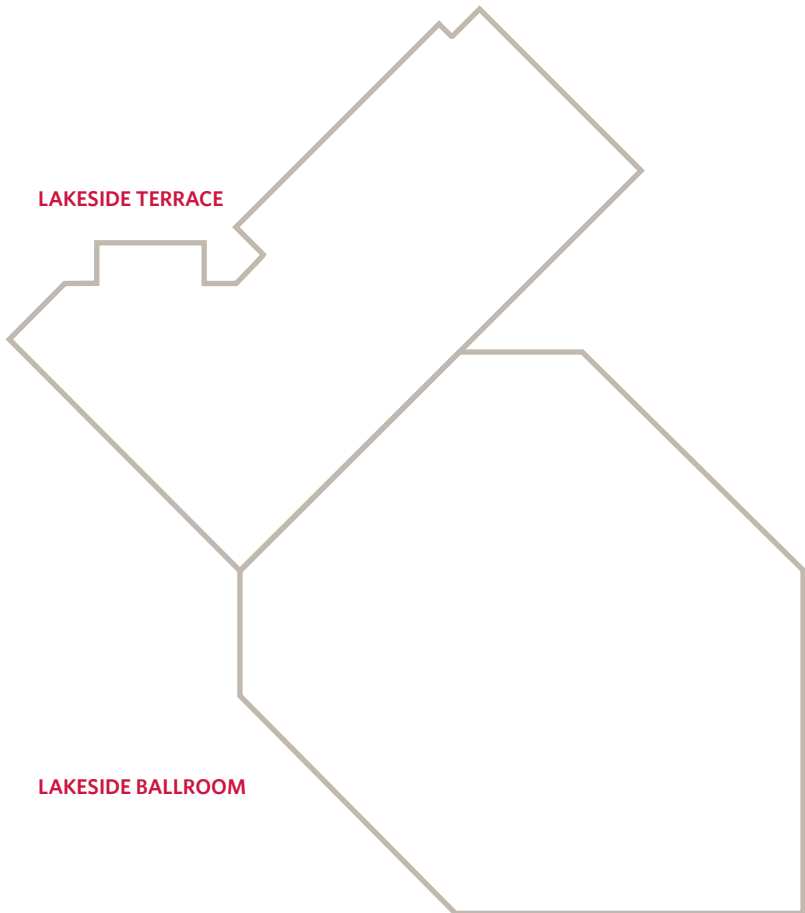

## MEETINGS AND EVENTS

- Dedicated catering team
- 13,000 square feet of flexible indoor/outdoor meeting and function space
- Lakeside Ballroom with floor-to-ceiling windows on the shores of Camelback Lake, with the McDowell Mountains and McCormick Ranch Golf Club as the backdrop
- Superstition Ballroom for corporate meetings or intimate events
- Eight meeting rooms
- Pre-function space
- Exhibit space
- Audiovisual and production support
- Customized food and beverage offerings
- Hospitality suite

*Deluxe Lakeside Room*

ROOM	FLOOR	AREA (SQ. FT.)	HEIGHT (FT)	LENGTH X WIDTH (FT)	THEATER	U-SHAPE	CLASSROOM	RECEPTION	CONFERENCE	ROUNDS
LAKESIDE BALLROOM	1	3,024	12	56 x 54	300	60	200	300	60	230
SUPERSTITION	1	2,365	10	55 x 43	210	60	135	200	60	160
SUPERSTITION EAST	1	1,161	10	27 x 43	100	40	60	120	30	80
SUPERSTITION WEST	1	1,161	10	27 x 43	100	40	60	120	30	80
FOUR PEAKS	3	1,144	10	52 x 22	100	40	60	125	40	80
FOUR PEAKS EAST	3	572	10	26 x 22	40	20	25	60	20	50
FOUR PEAKS WEST	3	572	10	26 x 22	40	20	25	60	20	50
PINNACLE PEAK	3	624	10	24 x 26	50	25	30	75	20	50
SQUAW PEAK	1	486	8	27 x 18	30	15	25	40	15	40
CAMELBACK	1	486	8	27 x 18	30	15	25	40	15	40
LAKESIDE TERRACE	1	—	—	—	—	—	—	200	—	180
POOL	—	—	—	—	—	—	—	200	—	100

**SUPERSTITION**

**PINNACLE PEAK**

**FOUR PEAKS**

**CAMELBACK**

**SQUAW PEAK**

**LAKESIDE TERRACE**

**LAKESIDE BALLROOM**