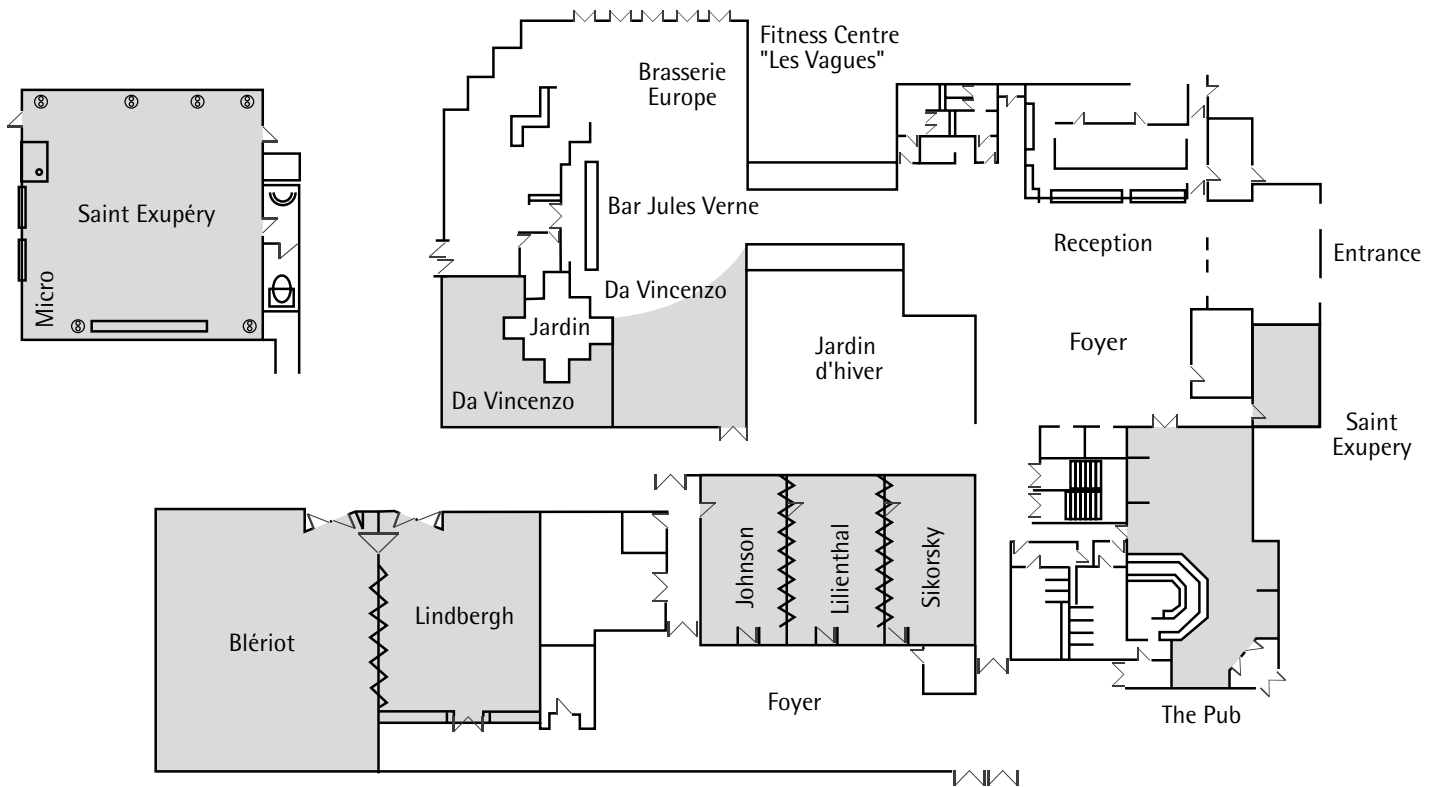

Function Room Layouts

The Pub